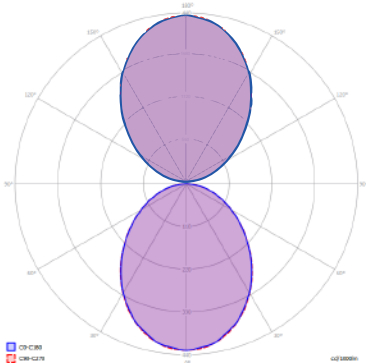

FICHA TÉCNICA-DATA SHEET

Modelo/ Model: DIRIXIM IP54 12W

Referencia/Reference: 6050 GR 12

Descripción/ Description:

Aplique de pared modelo DIRIXIM de 12W con doble direccionamiento luminico.

Acabado en aluminio de alta calidad.

Incluye lámpara LED CREE SMD de 12W y Driver.

DIRIXIM model wall light 12W with double light direction.

High quality aluminum finish.

Includes Driver and 12W LED CREE SMD.

Color/ Colour: Gris/Grey

Potencia/Power: 12W

Tensión de entrada/Input voltage: 220-240v

Temperatura de color (°K)/ Colour temperature (°K): 3000 - 4000

Eficiencia lumínica/Lighting Efficiency: 80L/w

Lúmenes/Lumens: 960Lm

Driver incluido/Driver included: Si/Yes

Vida útil/Useful Life: 50.000h

Flicker: NO

Grado de apertura/Openness degree: 120°

CRI/ ICR: >82

IP(Grado de estanqueidad) /IP(Watertightness): 54

IK (Grado de protección de impacto) /IK(Impact protection): 05

Garantía/Warranty: 3 Años / 3 years.

Sistemas de regulación/Light dimmer: No