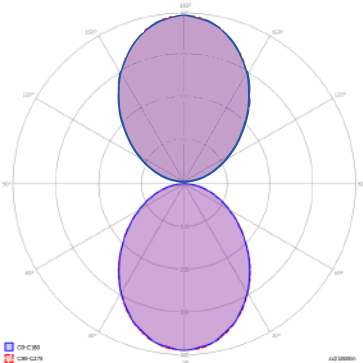

Modelo/ Model: MOBI OVALADO

Referencia/Reference: 6077 BL 05

Descripción/ Description:

Aplique de pared modelo MOBI OVALADO, con doble dirección de luz. Acabado en aluminio de alta calidad. Medidas 160x93mm. Incluye lampara led de 500 lúmenes en 3000°K y 4000°K.

MOBI OVAL model wall light, with double light direction. High quality aluminum finish. Measurements 160x93mm. Includes 500 lumens LED lamp at 3000°K and 4000°K

Color/ Colour: Blanco/White

Potencia/Power: 5W

Tensión de entrada/Input voltage: 220-240v

Temperatura de color (°K)/ Colour temperature (°K): 3000 - 4000

Eficiencia lumínica/Lighting Efficiency: 100L/w

Lúmenes/ Lumens: 500Lm

Driver incluido/Driver included: Si/Yes

Vida útil/Useful Life: 40.000h

Flicker: NO

Grado de apertura/ Openness degree: 120°

CRI/ ICR: >80

IP(Grado de estanqueidad) /IP(Watertightness): 44

IK (Grado de protección de impacto) /IK(Impact protection): 05

Garantía/Warranty: 3 Años / 3 years.

Sistemas de regulación/Light dimmer: No