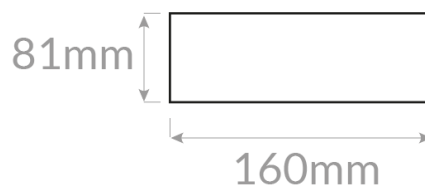

Modelo/ Model: MOBI OVALADO

Referencia/Reference: 6077 BL 05

Descripción/ Description:

Aplique de pared modelo MOBI OVALADO, con doble dirección de luz. Acabado en aluminio de alta calidad. Medidas 160x93mm. Incluye lampara led de 500 lúmenes en 3000°K y 4000°K.

MOBI OVAL model wall light, with double light direction. High quality aluminum finish. Measurements 160x93mm. Includes 500 lumens LED lamp at 3000°K and 4000°K

Color/ Colour: Blanco/White

Potencia/Power: 5W

Tensión de entrada/Input voltage: 220-240v

Temperatura de color (°K)/ Colour temperature (°K): 3000 - 4000

Eficiencia lumínica/Lighting Efficiency: 100L/w

Lúmenes/ Lumens: 500Lm

Driver incluido/Driver included: Si/Yes

Vida útil/Useful Life: 40.000h

Flicker: NO

Grado de apertura/ Openness degree: 120°

CRI/ ICR: >80

IP(Grado de estanqueidad) /IP(Watertightness): 44

IK (Grado de protección de impacto) /IK(Impact protection): 05

Garantía/Warranty: 3 Años / 3 years.

Sistemas de regulación/Light dimmer: No