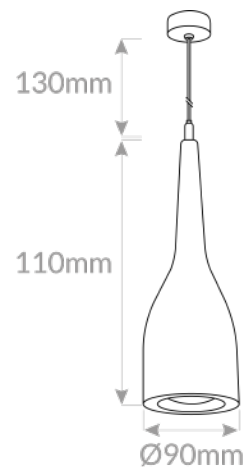

FICHA TÉCNICA-DATA SHEET

Modelo/ Model: KIZAR

Referencia/ Reference: 8007 BLE 08 3

Descripción/ Description:

Luminaria de diseño modelo KIZAR 8W .

Fabricada en aluminio de alta calidad.

Incluye Lámpara LED E-27 de 8W, carcasa, suspensión de 1500mm y florón decorativo.

KIZAR 8W model design luminaire.

Made of high quality aluminum.

Includes 8W E-27 LED lamp, cover, 1500mm suspension and decorative ceiling rose.

Color/ Colour: Blanco/White

Potencia/ Power: 8W

Tensión de entrada/ Input voltage: 220-240v

Temperatura de color (°K)/ Colour temperature (°K): 3000

Flujo Nominal / Nominal Flow: 816Lm

Flujo de luminaria/ Luminaire Flux: 680Lm

Driver incluido/ Driver included: Si/Yes

Vida útil/ Useful Life: 40.000h

Flicker: NO

Grado de apertura/ Openness degree: 120°

CRI/ ICR: >80

IP(Grado de estanqueidad) / IP(Watertightness): 20

IK (Grado de protección de impacto) / IK(Impact protection): 05

Garantía/ Warranty: 3 Años / 3 years.

Sistemas de regulación/ Light dimmer: No